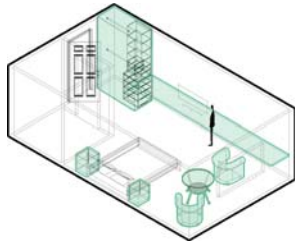

BOX OF CHOICE

A PANEL OF BED HEADBOARD THAT CONTAINS MANY FUNCTIONS WITHIN IT. THE PANEL IS DESIGNED TO RETRANSLATE THE NEED OF PEOPLE LIFESTYLE IN TODAY THAT DOESN'T FIT WITH TYPICAL HOTEL LAYOUT. TECHNOLOGY TAKES A BIG PART OF THE CHANGES AND SMARTPHONE IS THE BEST REPRESENTATION OF HOW PEOPLE LIVE TODAY. BOX OF CHOICE ALLOWS CUSTOMER TO CHOOSE EITHER TO ACTIVE ANY FUNCTIONS PROVIDED IN THE ROOM OR NOT WHENEVER THEY WANT. THE MOST BENEFICIAL PART OF BOX OF CHOICE IS THAT IT TAKES UP SPACE ONLY THE ACTIVE PARTS. PLUS, CLEAR CLEAN WALLS CAN WORK AS SCREEN FOR SMARTPHONE PROJECTOR.

LUGGAGE AS PERSONAL CABINET

MOVABLE WORK STATION

IMPRACTICAL FIXED-POSITIONED LAMP

MORE INTO SMARTPHONE THAN TV

THANK YOU FOR YOUR TIME

IF(INTEGRATED FIELD CO.,LTD.)
LALITPHAN PONGPORNPROT
272, 5TH FLR, RAMA III RD.,
SO112, BANGKHOLAEM, BKK,
THAILAND 10120
IF@INTEGRATEDFIELD.COM
+662-291-3439

MAIN OBJECTIVE IS TO KEEP THE ROOM TIDY AND SPACIOUS. AS IT'S SHOWN IN FLOORPLAN THE ENTRY IS CENTRALIZED AND IT SEPARATES THE TOILETS INTO TWO PARTS SO THAT IT DIRECTLY LEAD TO THE FOCAL POINT OF THE ROOM; BOX OF CHOICE.