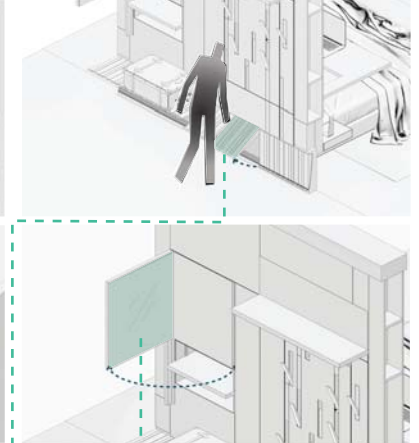

LUGGAGE AS PERSONAL CABINET

MOVABLE WORK STATION

IMPRACTICAL FIXED-POSITIONED LAMP

MORE INTO SMARTPHONE THAN TV

THANK YOU FOR YOUR TIME

IF(INTEGRATED FIELD CO.,LTD.)
LALITPHAN PONGPORNPROT
272, 5TH FLR, RAMA III RD.,
SO112, BANGKHOLAEM, BKK,
THAILAND 10120
IF@INTEGRATEDFIELD.COM
+662-291-3439

INTELLIGENT HEADBOARD PROVIDES NOT ONLY PLUGS FOR DEVICE CHARGERS, BUT ALSO MAIN CONTROLLER OF THE ROOM CONDITION SUCH AS LIGHTING, AIR TEMPERATURE, WALL SCREENS. MOREOVER, USERS ARE ABLE TO CONNECT THEIR DEVICES INTO THE INTELLIGENT HEADBOARD AND THEY CAN SEE THEIR PHONE SCREEN ON THE FULL-LENGTH CLEAR WALL WITH THE PROJECTOR IN THE HEADBOARD. IT ALLOWS USER TO USE THEIR SMART PHONE FOR A MUCH BIGGER SCREEN LIKE SURFING THE INTERNET, GOING THROUGH PHOTOS, VIDEO CONFERENCE WITH THEIR PEOPLE, WEATHER FORECAST NOTIFICATION POPPING UP ON THE SCREEN.

MAIN OBJECTIVE IS TO KEEP THE ROOM TIDY AND SPACIOUS. AS IT'S SHOWN IN FLOORPLAN THE ENTRY IS CENTRALIZED AND IT SEPARATES THE TOILETS INTO TWO PARTS SO THAT IT DIRECTLY LEAD TO THE FOCAL POINT OF THE ROOM; BOX OF CHOICE.

SIDE TABLES ARE AT THE BOTTOM OF THE HEADBOARD, NEXT TO THE BED.

TOP SHELF FOR PUTTING UP THE BELONGINGS THAT ARE LIGHT. WITHOUT ENCLOSURE LIKE DRAWERS, IT GAINS USER AWARENESS NOT TO FORGET THEIR BELONGINGS.