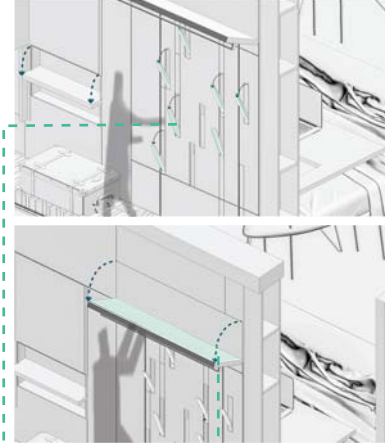

LUGGAGE AS PERSONAL CABINET

MOVABLE WORK STATION

IMPRACTICAL FIXED-POSITIONED LAMP

MORE INTO SMARTPHONE THAN TV

THANK YOU FOR YOUR TIME

IF(INTEGRATED FIELD CO.,LTD.)
LALITPHAN PONGPORNPROT
272, 5TH FLR, RAMA III RD.,
SO112, BANGKHOLAEM, BKK,
THAILAND 10120
IF@INTEGRATEDFIELD.COM
+662-291-3439

INTELLIGENT HEADBOARD PROVIDES NOT ONLY PLUGS FOR DEVICE CHARGERS, BUT ALSO MAIN CONTROLLER OF THE ROOM CONDITION SUCH AS LIGHTING, AIR TEMPERATURE, WALL SCREENS. MOREOVER, USERS ARE ABLE TO CONNECT THEIR DEVICES INTO THE INTELLIGENT HEADBOARD AND THEY CAN SEE THEIR PHONE SCREEN ON THE FULL-LENGTH CLEAR WALL WITH THE PROJECTOR IN THE HEADBOARD. IT ALLOWS USER TO USE THEIR SMART PHONE FOR A MUCH BIGGER SCREEN LIKE SURFING THE INTERNET, GOING THROUGH PHOTOS, VIDEO CONFERENCE WITH THEIR PEOPLE, WEATHER FORECAST NOTIFICATION POPPING UP ON THE SCREEN.

MAIN OBJECTIVE IS TO KEEP THE ROOM TIDY AND SPACIOUS. AS IT'S SHOWN IN FLOORPLAN THE ENTRY IS CENTRALIZED AND IT SEPARATES THE TOILETS INTO TWO PARTS SO THAT IT DIRECTLY LEAD TO THE FOCAL POINT OF THE ROOM; BOX OF CHOICE.